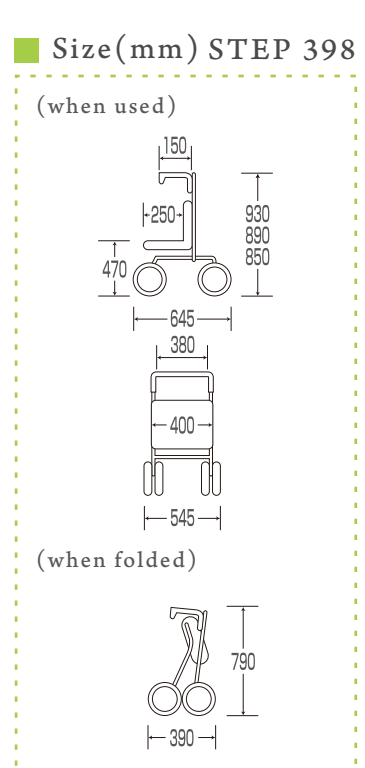

## Multi Purpose Walker

for Rehabilitation, Physical Fitness & Shopping

Now 328 (Blue)

Wide U-Shape handle gives stable walking.

Light Weight for easy handling

- Double Hand Brakes

- Parking Brake(Stopper)
- Quick & Easy Fold
- 3-Adjustable Handle with one action button
- Original Integrated Front Wheel
- Umbrella/Walking Staff Stand
- Light Weight 7.0kgs
- Aluminum Body

STEP 398 (Blue)

For Chair

- Wide handle gives stable walking.
- Front Swivel Wheel
- Light Weight 7.5kgs
- Aluminum Body

- 4-Adjustable Handle