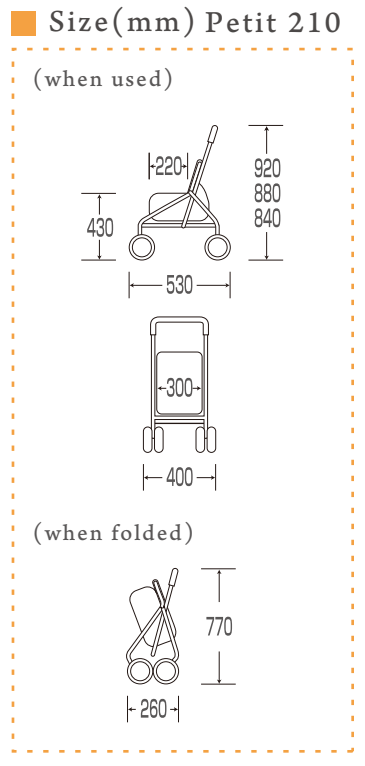

### Bag & Chair Light

Petit 210 (Blue)

Petit 210 (Black)

- Self-Sustainable Compact Fold
- Original Integrated Front Wheel
- Useful Pocket
- Umbrella/Walking Staff Stand
- 3-Adjustable Handle with one action button (A)
- Hand Brake
- Light Weight 3.9kgs
- Aluminum Body