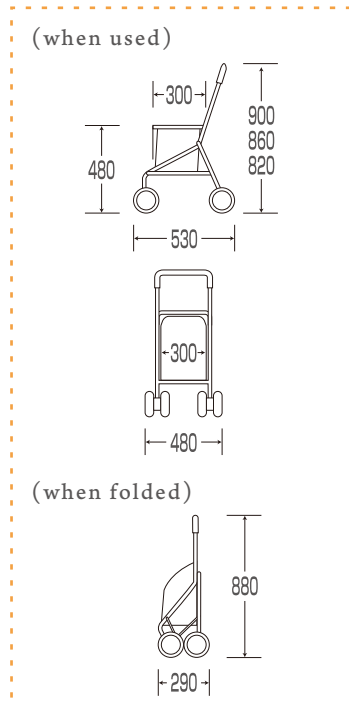

### Bag & Chair

Bag&Chair (Blue)

Bag&Chair (Beige)

Bag&Chair (Red)

Carrier for Shopping

For Chair

For Shopping Cart

- Self-Sustainable Compact Fold
- Quick & Easy Fold
- 3-Adjustable Handle
- Hand Brake
- Parking Brake(Stopper)
- Umbrella/Walking Staff Stand
- Light Weight 4.7kgs
- Aluminum Body