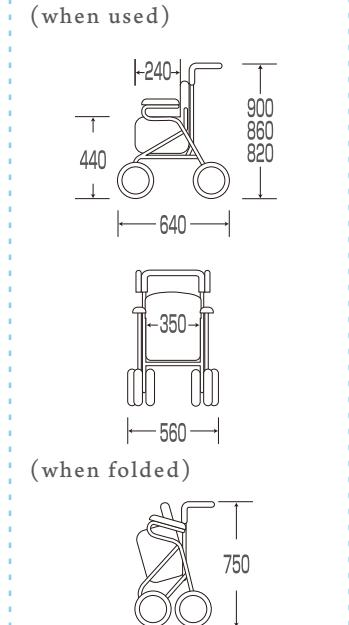

## Multi Purpose Walker

for Rehabilitation, Physical Fitness & Shopping

Now 328 (Blue)

Wide U-Shape handle gives stable walking.

Light Weight for easy handling

- Double Hand Brakes

- Parking Brake(Stopper)
- Quick & Easy Fold
- 3-Adjustable Handle with one action button
- Original Integrated Front Wheel
- Umbrella/Walking Staff Stand
- Light Weight 7.0kgs
- Aluminum Body

STEP 398 (Blue)

For Chair

- Wide handle gives stable walking.
- Front Swivel Wheel
- Light Weight 7.5kgs
- Aluminum Body

- 4-Adjustable Handle