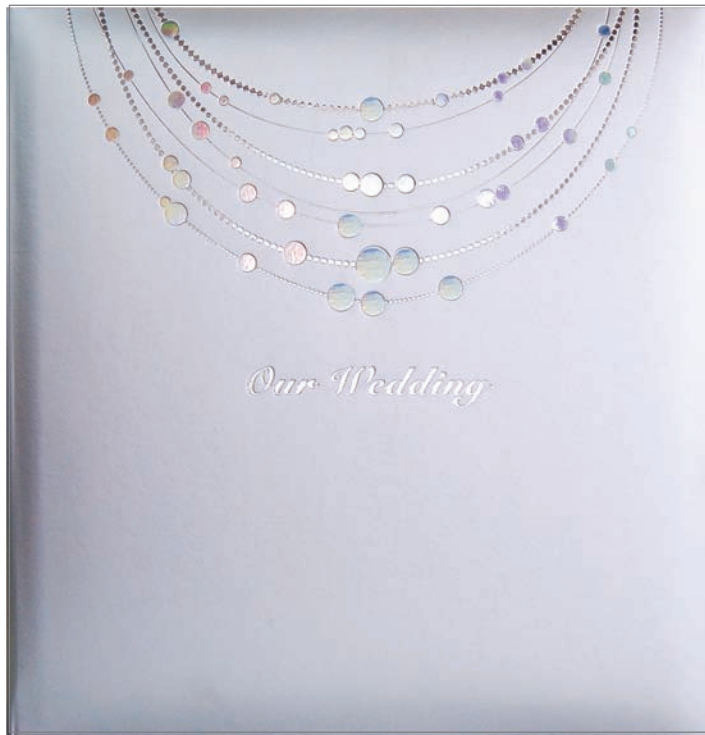

Wedding Album with self-adhesive page

Pearl Wedding

Style No. : WYB-71526

Cover Material : Vinyl Paper

silver