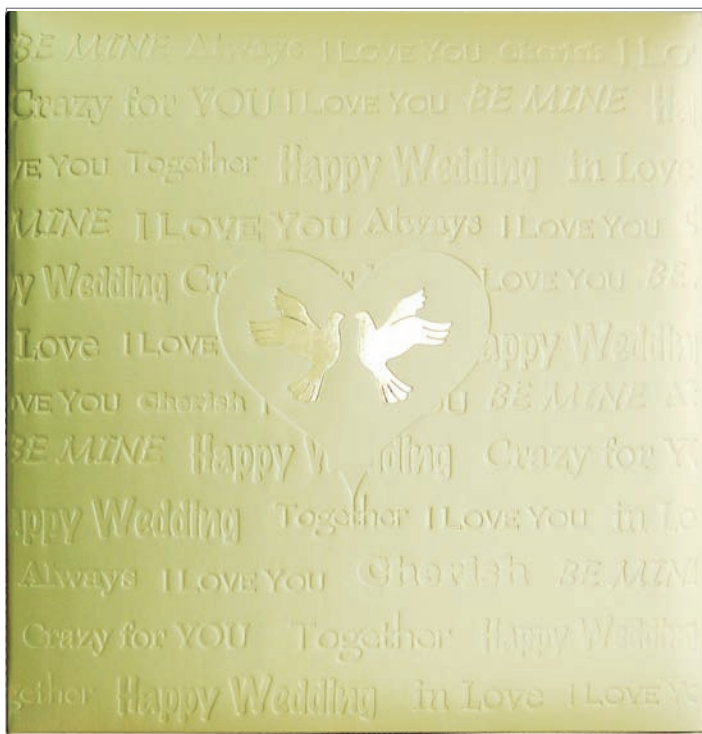

LoveBirds

Style No. : WYB-71525

Cover Material : Vinyl Paper

gold