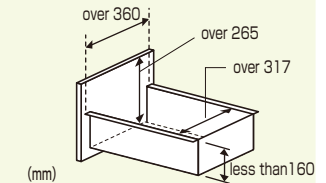

●EW04/E05/E01/E02/E03
Inner Dimension of cabinet which suits for above series

※Except for EW4T·E10

Iremo series have wide size variation. There are many ways of usage with your ideas!