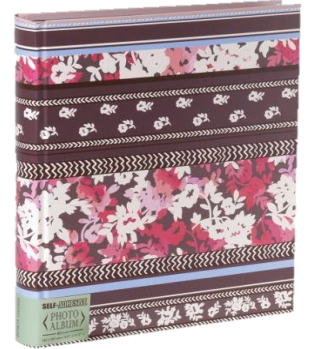

ROUND SPINE BOOK TYPE ALBUM

NGL[®]
NAKABAYASHI

EUROPEAN DESIGN

E-RB-252

SIZE: H305×W255×D45mm

Weight: 1370g

BLACK 20 sheets

QTY: 10

WATER COLOR LONDON

VICTORIAN ROSE

ELEGANT FLOWER

E-DB-152

SIZE: H240×W217×D17mm

Weight: 570g

BLACK 10 sheets

QTY: 20

FLOWER AND BIRD

VINTAGE TOY

FLOWER

DECORATIVE HEART

COLORFUL FABRIC

E-DB-152

SIZE: H240×W217×D17mm

Weight: 570g