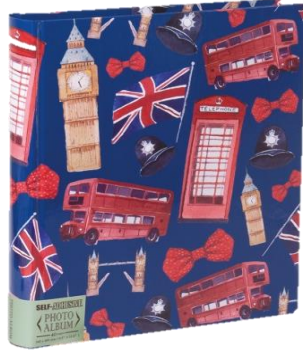

ROUND SPINE BOOK TYPE ALBUM

NGL[®]
NAKABAYASHI

EUROPEAN DESIGN

E-RB-252

SIZE: H305×W255×D45mm

Weight: 1370g

BLACK 20 sheets

QTY: 10

WATER COLOR LONDON

VICTORIAN ROSE

ELEGANT FLOWER

E-DB-152

SIZE: H240×W217×D17mm

Weight: 570g

BLACK 10 sheets

QTY: 20

FLOWER AND BIRD

VINTAGE TOY

FLOWER

DECORATIVE HEART

COLORFUL FABRIC

E-DB-152

SIZE: H240×W217×D17mm

Weight: 570g

BLACK 10 sheets

QTY: 20

RETRO FLORAL

FOLLOW THE WAVE

CAMERA