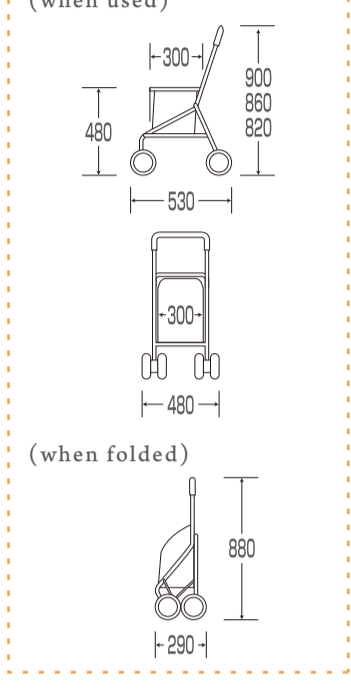

### Bag & Chair

Bag&Chair (Blue)

Bag&Chair (Beige)

Bag&Chair (Red)

Carrier for Shopping

For Chair

For Shopping Cart

- Self-Sustainable Compact Fold
- Quick & Easy Fold
- 3-Adjustable Handle
- Hand Brake
- Parking Brake (Stopper)
- Umbrella/Walking Staff Stand
- Light Weight 4.7kgs
- Aluminum Body