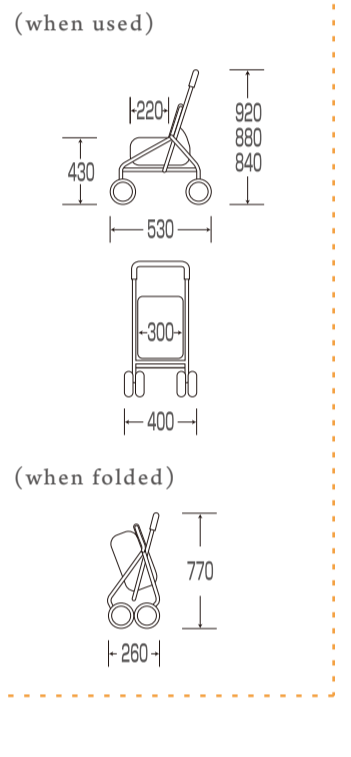

### Bag & Chair Light

Petit 210 (Blue)

Petit 210 (Black)

- Self-Sustainable Compact Fold
- Original Integrated Front Wheel
- Useful Pocket
- Umbrella/Walking Staff Stand
- 3-Adjustable Handle with one action button (A)
- Hand Brake
- Light Weight 3.9kgs
- Aluminum Body