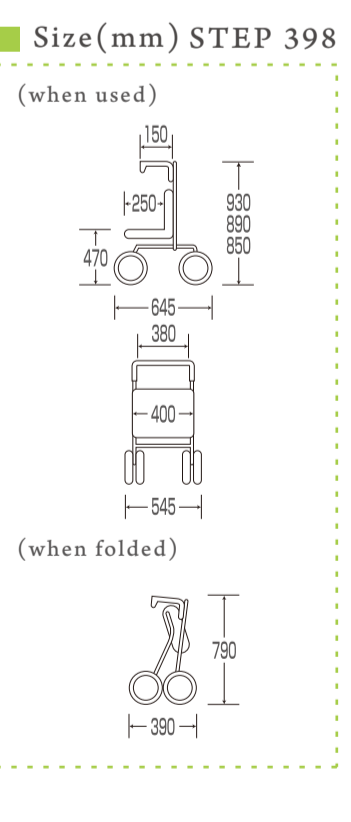

## Multi Purpose Walker

for Rehabilitation, Physical Fitness & Shopping

Now 328 (Blue)

Wide U-Shape handle gives stable walking.

Light Weight for easy handling

- Double Hand Brakes
- Parking Brake (Stopper)
- Quick & Easy Fold
- 3-Adjustable Handle with one action button
- Original Integrated Front Wheel
- Umbrella/Walking Staff Stand
- Light Weight 7.0kgs
- Aluminum Body

STEP 398 (Blue)

For Chair

- Wide handle gives stable walking.
- Front Swivel Wheel
- Light Weight 7.5kgs
- Aluminum Body

- 4-Adjustable Handle