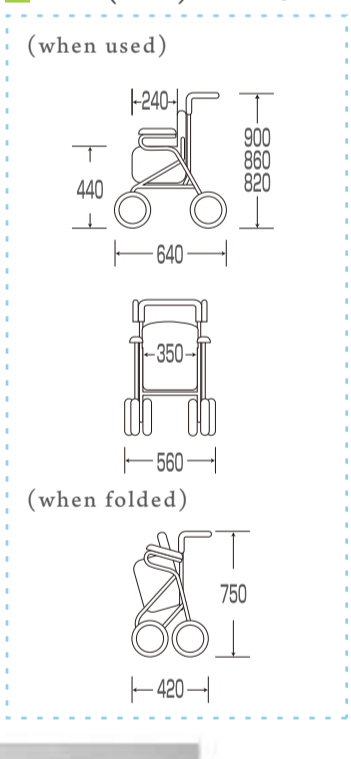

## Multi Purpose Walker

for Rehabilitation, Physical Fitness & Shopping

Now 328 (Blue)

Wide U-Shape handle gives stable walking.

Light Weight for easy handling

- Double Hand Brakes
- Parking Brake (Stopper)
- Quick & Easy Fold
- 3-Adjustable Handle with one action button
- Original Integrated Front Wheel
- Umbrella/Walking Staff Stand
- Light Weight 7.0kgs
- Aluminum Body

STEP 398 (Blue)

For Chair

- Wide handle gives stable walking.
- Front Swivel Wheel
- Light Weight 7.5kgs
- Aluminum Body

- 4-Adjustable Handle