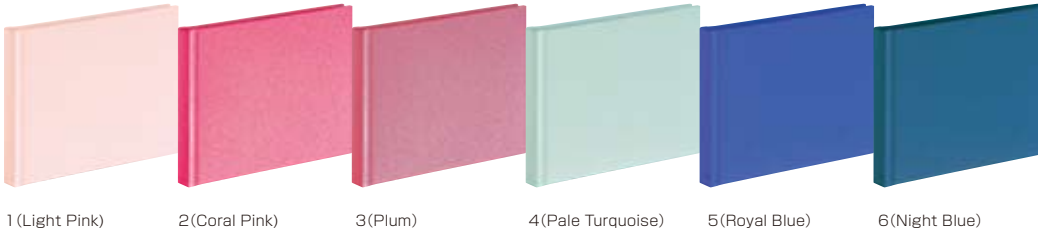

JQA-1733
NAKABAYASHI COMPANY, LIMITED
PRODUCTION DIVISIONS

Book-Type Self-adhesive Sheet Album

► Mini Size

► Demi Size

► A4 Size

MBP-110 **Mini**

- Size:W167×H136×D17mm
- Product Weight:250g
- Cover Material : Gloss Laminated Paper
- Binding:Square Book Type
- Sheet:Pet Coated Sheet(White)
- Mounting Area:W140XH115mm
- No.of Sheets:10
- Carton Size:W354×D360×H156mm
- Carton Weight: 10.8kg
- Per Carton:20/40
- Measurement:0.020m²