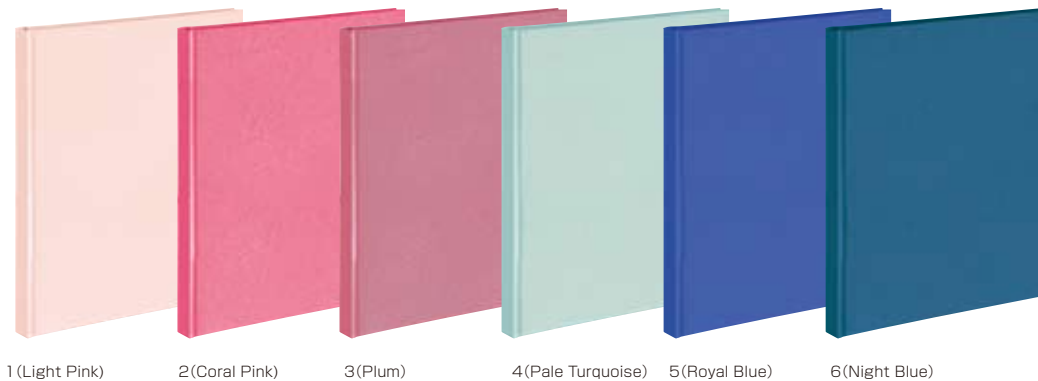

JQA-1733
NAKABAYASHI COMPANY, LIMITED
PRODUCTION DIVISIONS

Book-Type Self-adhesive Sheet Album

► Mini Size

► Demi Size

► A4 Size

MBP-110 **Mini**

- Size:W167×H136×D17mm
- Product Weight:250g
- Cover Material : Gloss Laminated Paper
- Binding:Square Book Type
- Sheet:Pet Coated Sheet(White)
- Mounting Area:W140XH115mm
- No.of Sheets:10
- Carton Size:W354×D360×H156mm
- Carton Weight: 10.8kg
- Per Carton:20/40
- Measurement:0.020m²