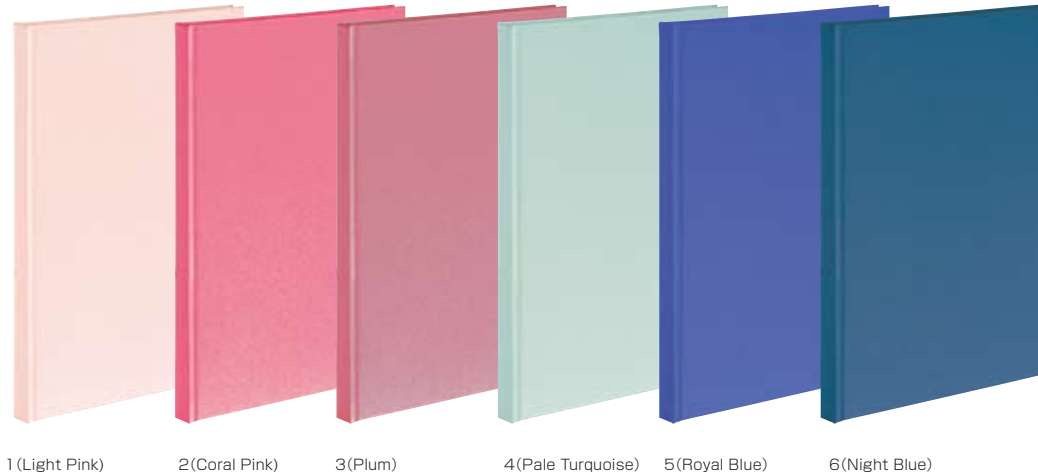

JQA-1733
NAKABAYASHI COMPANY, LIMITED
PRODUCTION DIVISIONS

Book-Type Self-adhesive Sheet Album

► Mini Size

► Demi Size

► A4 Size

MBP-110 **Mini**

- Size:W167×H136×D17mm
- Product Weight:250g
- Cover Material : Gloss Laminated Paper
- Binding:Square Book Type
- Sheet:Pet Coated Sheet(White)
- Mounting Area:W140XH115mm
- No.of Sheets:10
- Carton Size:W354×D360×H156mm
- Carton Weight: 10.8kg
- Per Carton:20/40
- Measurement:0.020m²