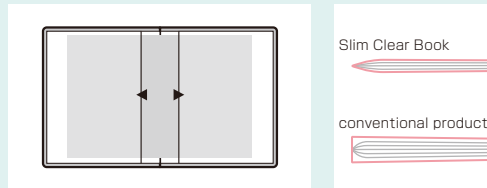

Feature

You can insert doubled size of paper
For example
○A4(CB1152)···Max 9 sheets of A3
○A5(CB1151)···Max 9 sheets of A4

▲Slim Type
So slim that be easily carried.

◀With memo space
Useful for the classification of documents

▶A4