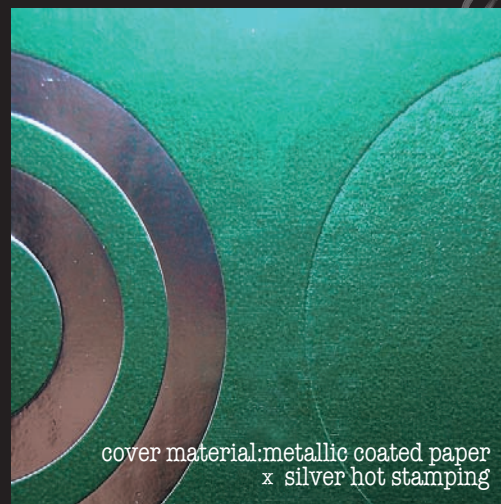

cover material:metallic coated paper
x matt silver hot stamping

cover material:metallic coated paper
x silver hot stamping

Postbound 7000

Size : 325 x 335mm
Binding : Postbound
Sheet : Self-adhesive(Magnetic)
Mounting Area : 280 x 325mm
No. of Sheets : 10
Per Package : Vinyl Jacket
Per Carton : 10 pcs.
Measurement : 0.047m³
Refill No. : YR-7005

Demi SIZE

Size : 215 x 241 mm
Binding : Bookbound
Sheet : Black Self-adhesive
Mounting Area : 200 x 235 mm
No. of Sheets : 10
Per Package : PP Jacket
Per Carton : 20 pcs.
Measurement : 0.027m³