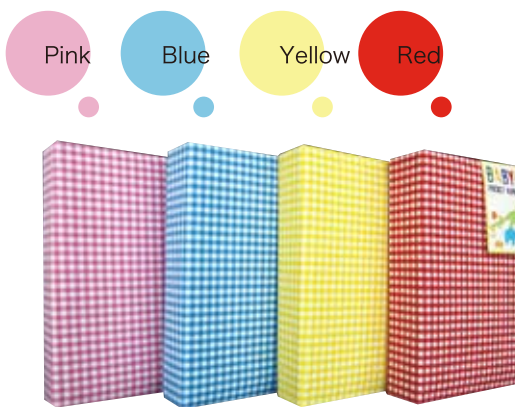

## Shiny Dot ●●●

### Super300 10×15cm(4"×6")

Cover Material : Fabric  
 Size : 237×331mm  
 Binding : Gluebound  
 Sheet : Slip-in Pocket with memo Area  
 PhotoSize : 10×15cm(4"×6")  
 Capacity : 300 prints  
 Per Package : Vinyl Jacket  
 Per Carton : 12pcs.  
 Measurement : 0.052m<sup>3</sup>

### Super200 10×15cm(4"×6")

Cover Material : Fabric  
 Size : 188×251mm  
 Binding : Gluebound  
 Sheet : Slip-in Pocket with memo card  
 PhotoSize : 10×15cm(4"×6")  
 Capacity : 200 prints  
 Per Package : Vinyl Jacket  
 Per Carton : 20pcs.  
 Measurement : 0.043m<sup>3</sup>

### Mini-Max 10×15cm(4"×6")

Cover Material : Fabric  
 Size : 128×170mm  
 Binding : Ultrasonic Welded  
 Sheet : PVC pocket  
 PhotoSize : 10×15cm(4"×6")  
 Capacity : 100 prints  
 Per Package : Vinyl Jacket  
 Per Carton : 48pcs.  
 Measurement : 0.058m<sup>3</sup>